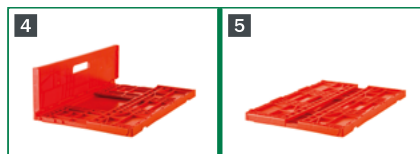

Folding

1. 4 Press the short side walls and fold them down
2. 5 Fold long sides down onto the folded short sides