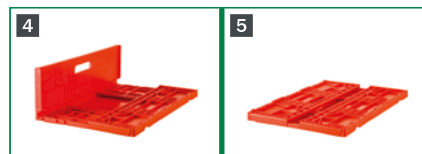

Folding

1. 4 Press the short side walls and fold them down
2. 5 Fold long sides down onto the folded short sides