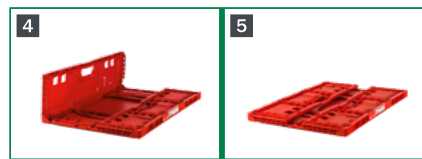

Folding

1. 4 Unlock short side walls by lifting the handles (lift locks) and fold them down
2. 5 Fold long sides down onto the folded short sides