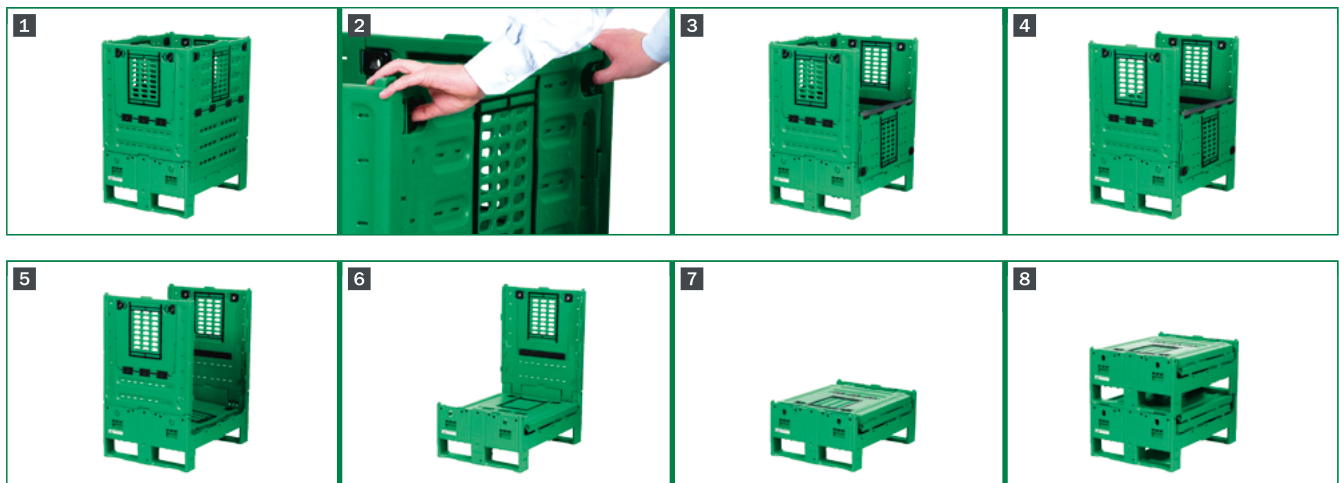

Dimensions and specifications

	Types	MP 8060	BOXMP 750
Dimensions*	External dimensions (L x W x H)	800 x 600 x 1000 mm	800 x 600 x 750 mm
	Internal dimensions (L x W x H)	756 x 556 x 846 mm	756 x 556 x 607 mm
	Folded height	346 mm	346 mm
	Folded stacking height	333 mm	333 mm
Logistics	Weight*	21 kg	18,7 kg
	Usable volume	357 l	251 l
	Load	250 kg	250 kg
	Max. stacked load (static)	3 Stk. (2974 mm)	3 Stk. (2224 mm)
	Max. stacked load (dynamic)	2 Stk. (1987 mm)	3 Stk. (2224 mm)
	Units per space (unfolded / folded)	2 / 7	3 / 7
	Truck 80 m³	66 spaces, 132 unfolded, 462 folded	66 spaces, 198 unfolded, 462 folded

* Dimensional and weight tolerance is +/- 2%

Additional information

Material Polypropylene, HDPE	Color RAL 6032 green	Temperature range Usable from 0 °C to +40 °C
Properties UV radiation resistant; food safe		

Properties and general notes on use

- 1 Optimal payload capacity for large and/or heavy fruit and vegetables
- 2 3 4 Easy opening and closing of the side flaps
- 5 6 7 8 Easy folding of the side walls enables space-saving storage and transport

IFCO SYSTEMS GmbH

For more information, visit IFCO.com.

All information without guarantee and subject to change without notice.

© IFCO-DS1026-DE-EN | 02/2022 | All Rights Reserved