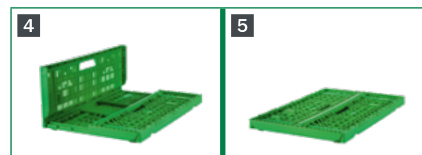

Folding

1. 4 Press short side walls in and fold down
2. 5 Fold long sides down onto the folded short sides