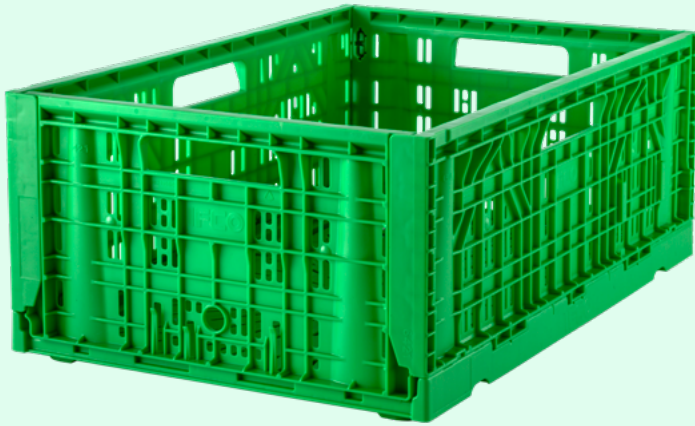

Fresh Box

- Well-ventilated design for optimum ripening
- Suitable for both refrigerated and dry displays
- Rounded inner corners protect fruit and vegetables
- Optimized for fresh fruit and vegetables

A sturdy, food-safe reusable plastic container (RPC) for all fresh fruit and vegetables. Tough and durable, it significantly reduces product damage during transport and storage compared with single-use packaging. It's also ideal for point-of-sale (POS) display. Available in nine sizes.

Your benefits

Protects your produce

- Sturdy construction and secure stacking protect fresh food
- Compared with single-use packaging, IFCO RPCs reduce packaging-related damage to fresh fruit and vegetables by over 96 %
- Maintains maximum product freshness and quality throughout the supply chain

Efficient handling

- Fast manual or automated unfolding
- Easy stacking with minimum effort
- Ergonomic design with handles on four sides

Ideal for in-store display

- Shoppers prefer IFCO RPCs to single-use packaging for display